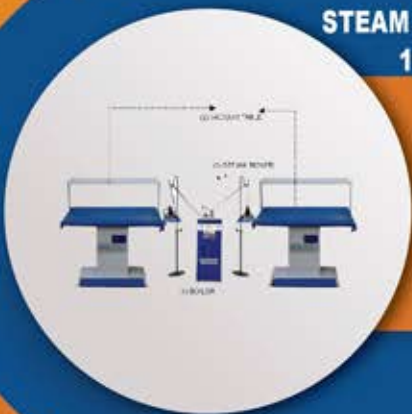

STEAM IRON UNIT
1+2+2