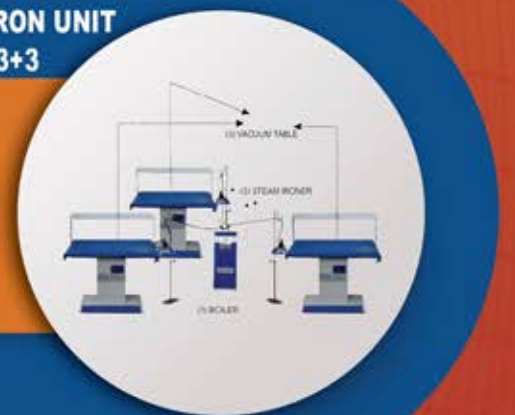

STEAM IRON UNIT
1+2+2

SPECIFICATION

AUTOMATIC BOILER -1
2.5 X 4 VACUUM TABLE -2
2128 IRON BOX-2

PRICE
1,10,000/-

STEAM IRON UNIT
1+3+3

PRICE
1,38,000/-

SPECIFICATION

AUTOMATIC BOILER -1
2.5 X 4 VACUUM TABLE-3
2128 IRON BOX-3